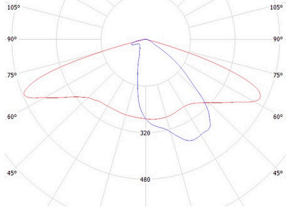

PRODUCT:

VEGA/SOLAR - MODULAR LIGHTING OFF-GRID SOLUTION

BATTERY:

LIFEPO4
12V 36AH
4000 CYCLES

MONOCRYSTALLINE SOLAR:

100W
18V
0.22 EFFICIENCY

LED ARRAY DETAILS:

NOMINAL WATTAGE:	20W	LM80/TM21 DATA	
LUMEN OUTPUT:	3840Lm	L90:	102,000HRS
LUMEN EFFICACY:	192Lm/W	L80:	114,000HRS
COLOUR TEMPERATURE:	3000K	L70:	123,000HRS
LED QUANTITY:	24	FAIL RATE (By):	104,000HRS
LED MODEL:	LuxeOn Rebel 5050		
COLOUR TEMPERATURE:	3000K	CRI:	70+
		CRI SHIFT/LIFE:	2%

MEC- (GLARE G6)

WEIGHT:

11 KG

DIMENSIONS:

1055/415/180 MM

WARRANTY DETAILS:

5 YEAR FULL SYSTEM WARRANTY
20 YEAR BATTERY PERFORMANCE WARRANTY
WARRANTY EXTENSIONS AVAILABLE**

ACCREDITATION: